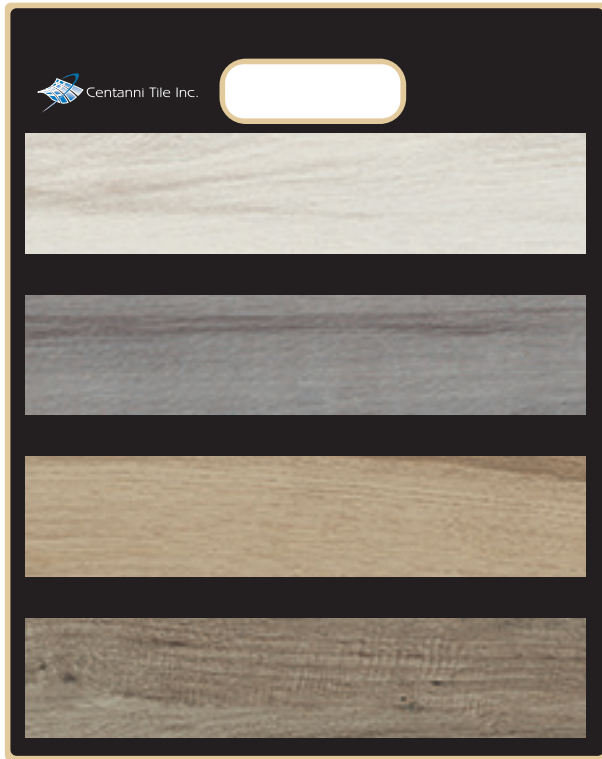

Centanni Tile Inc.

MADE IN ITALY

AXIS COLLECTION

Glazed Porcelain Tile

A & D SWATCHBOARD

12.75" x 16"
Sample board with 2.5" x 12" Swatches

Item Number: MARAXA&D

RETAIL PRICES