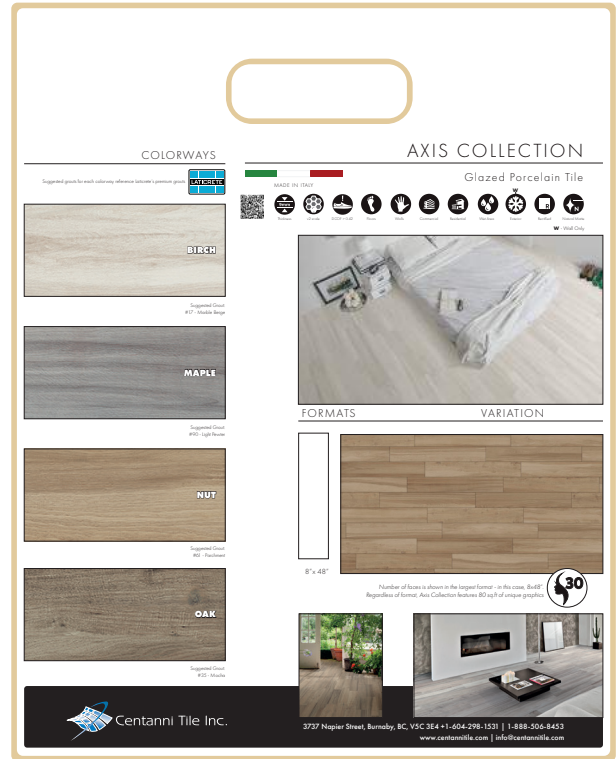

Centanni Tile Inc.

MADE IN ITALY

AXIS COLLECTION

Glazed Porcelain Tile

A & D SWATCHBOARD

12.75" x 16"
Sample board with 2.5" x 12" Swatches

Item Number: MARAXA&D

RETAIL PRICES