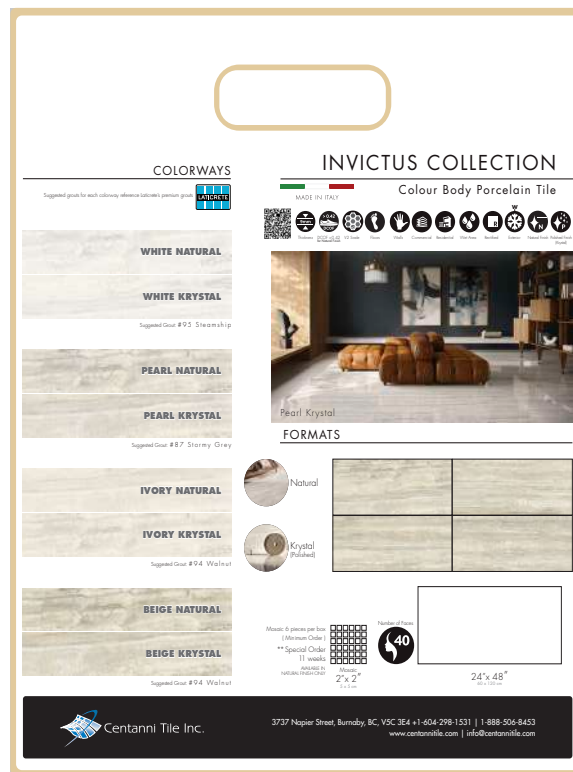

A & D SWATCHBOARD

Sizes

24"x 48" Natural Finish
 24"x 48" Krystal Finish (Polished)
 2"x 2" Mosaic Natural Finish

Price/SF

\$12.50
 \$14.50
 \$28.00

Price/PC

\$100.00
 \$116.00
 \$28.00

Mosaic 6 pieces per box (Minimum Order) Must be ordered in full boxes. **Special Order 11 weeks