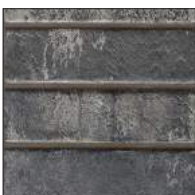

HARLEM COLLECTION
Dark Grey
2"x 18"
Natural Matte | Pressed

Centanni Tile Inc. www.centannitile.com

Sample Swatch