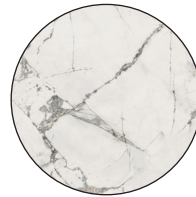

Invisible Select
64" x 127"