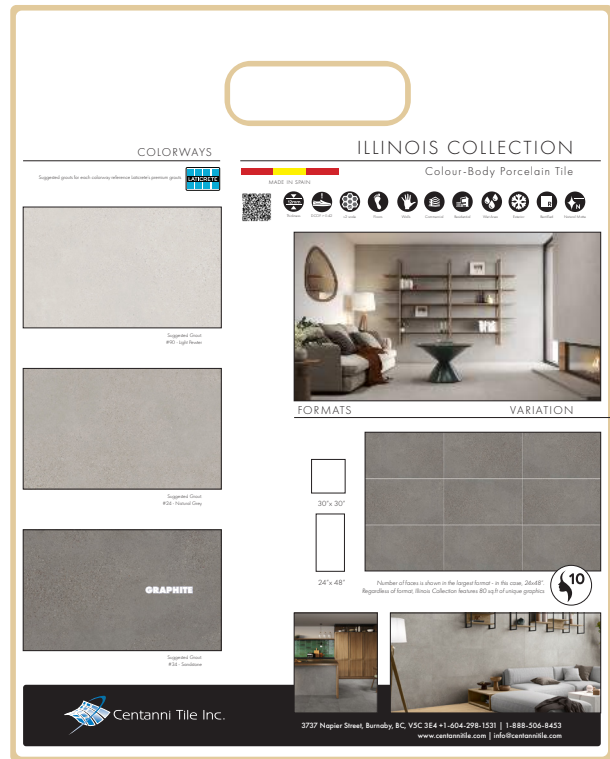

APEILWH410
Swatch Sample

ILLINOIS COLLECTION
GREY
30x30" | 24x48"
Natural | Rectified

OTHER COLOURS: White Grey Graphite

Centanni Tile Inc. www.centannitile.com

APEILGR410
Swatch Sample

ILLINOIS COLLECTION
GRAPHITE
30x30" | 24x48"
Natural | Rectified

OTHER COLOURS: White Grey Graphite

Centanni Tile Inc. www.centannitile.com

APEILGRA410
Swatch Sample

ILLINOIS COLLECTION

Colour-Body Porcelain Tile

Centanni Tile Inc.

MADE IN SPAIN

ILLINOIS COLLECTION

Colour-Body Porcelain Tile

A & D SWATCHBOARD

12.75" x 16" Sample board with 2.5" x 12" Swatches - Item Number: APEILLA&D

Sizes	Price /sf	Price /pc
24"x 48"	• \$11.50	• \$92.00
30"x 30"	• \$11.00	• \$68.75