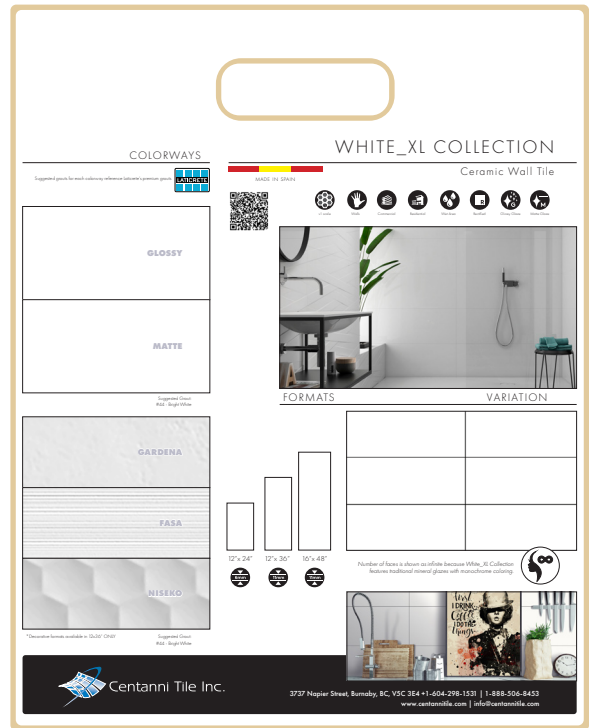

## A & D SWATCHBOARDS

12.75" x 16" Sample board with 2x6" Swatches of field in both finishes and swatches of each decorative format.  
 \*Note that 12x36" and 16x48" formats are thicker.\*

Item Number: GEOWHXL2A&D