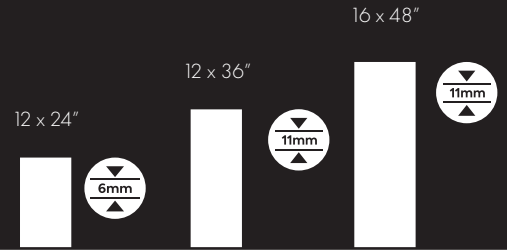

v1 scale

Walls

Commercial

Residential

Wet Area

Rectified Edge

Glossy Glaze

Matte Glaze

**Decor Formats available only in 12x36" format in matte finish only

White-Body Ceramic Wall Tile

COLOR NOTES

CURATION NOTES

- Henry Ford said you could have his cars in any color... as long as it was black. If he was a ceramicist he would have said white. There is more white tile in the world than every other color combined.
- If we're going to do a plain white tile, it's going to be the premium version - like if this were a white T-Shirt, it would be handspun Kiwi Merino. The best glazes, whitest, purest white and an impeccable rectified edge.
- Offered in 3 progressive scales to suit any project. 3 decors available in 12x36" matte glaze.

Centanni Tile Inc.

MADE IN SPAIN