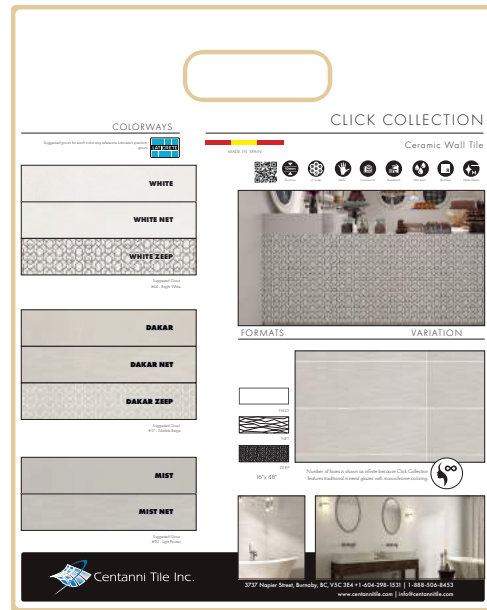

12.75" x 16" Sample board with 4" x 4" Swatches - Item Number: APECLA&D

3-PC set Decor Set available for special order.
6-8 weeks - Ask us for pricing & details

RETAIL PRICES

Sizes	Price /sf	Price /pc
16"x 48"	\$13.00	\$69.29