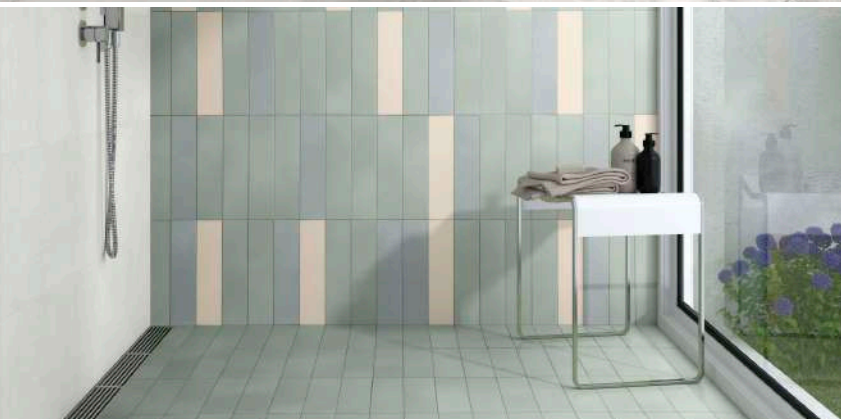

DETROIT COLLECTION

Technical Porcelain Tile

MADE IN PORTUGAL

Centanni Tile Inc.

3737 Napier Street, Burnaby, BC, V5C 3E4 +1-604-298-1531 | 1-888-506-8453 | www.centanntile.com | info@centanntile.com