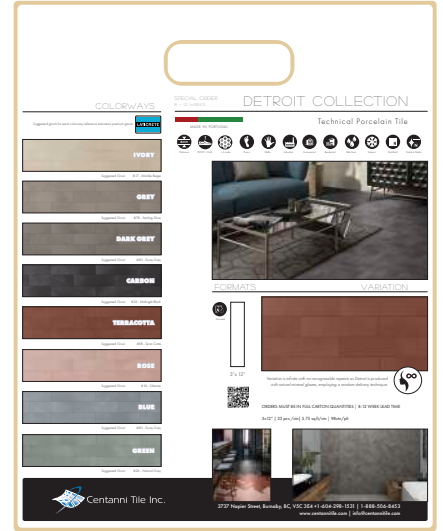

DEALER BOARD BY SPECIAL REQUEST ONLY

RETAIL PRICES

Sizes	Price /sf	Price /pc
3"x 12"	$16.95	$4.24

3x12" | 23 pcs /ctn | 5.26 sq.ft/ctn | 98ctn/plt

* SPECIAL ORDER -Detroit is stocked in minimal quantities for sampling purposes. Project quantities take 12-14 weeks from order date. Sold full boxes only.