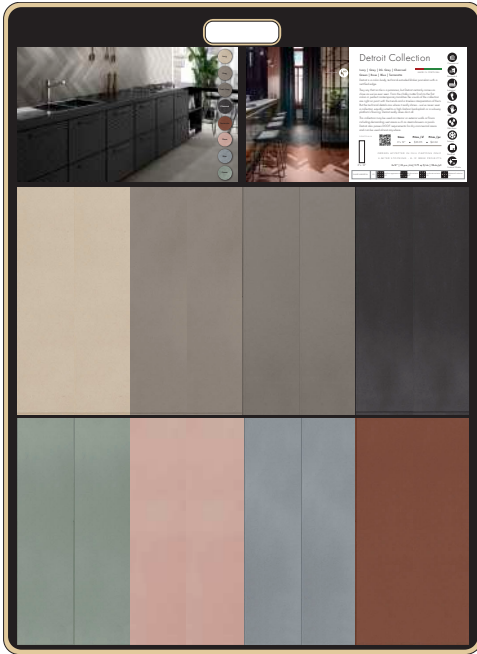

DEALER SAMPLEBOARD

25" x 34"
Sample board with 2 each of 3" x 12" full pieces of all colors.

Item Number: ALEDEDB