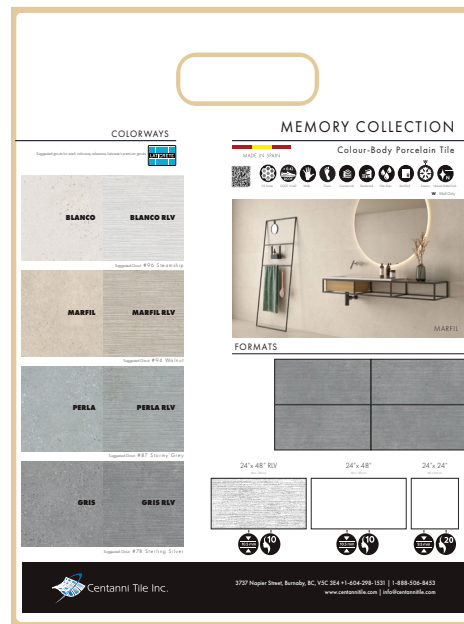

MEMORY COLLECTION

Colour-Body Porcelain Tile

A & D SWATCHBOARD

Sizes	Price/SF	Price/PC
24" x 24"	$9.00	$36.00
24" x 48"	$10.00	$80.00
24" x 48" RLV	$10.00	$80.00

Centanni Tile Inc.

3737 Napier Street, Burnaby, BC, V5C 3E4 +1-604-298-1531 | 1-888-506-8453 | www.centannitile.com | info@centannitile.com

MADE IN SPAIN