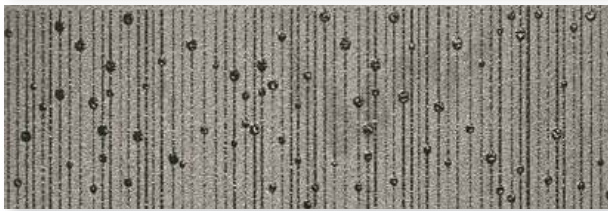

PEARL COLLECTION
GREY DROP
12.45" x 35.5"
Matte Finish | Rectified

OTHER COLORS:

FORMATS:

Centanni Tile Inc. www.centannitile.com