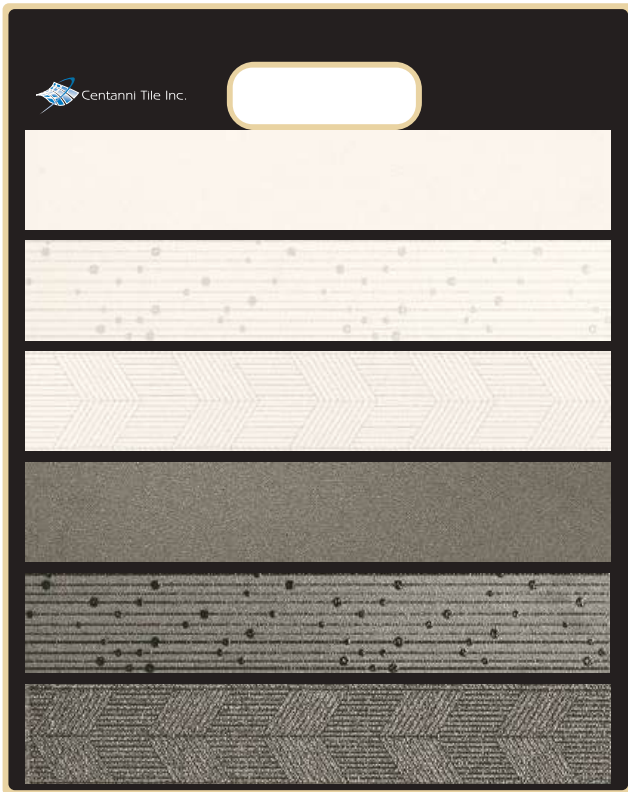

Centanni Tile Inc.

MADE IN SPAIN

PEARL COLLECTION

White-Body Ceramic Wall Tile

A & D SWATCHBOARD

12.75" x 16"
Sample board with 2" x 12" Swatches
Item Number: FANPEA&D

Sizes	Price /sf	Price /pc
12.45" x 35.5"	• \$11.00	• \$33.77