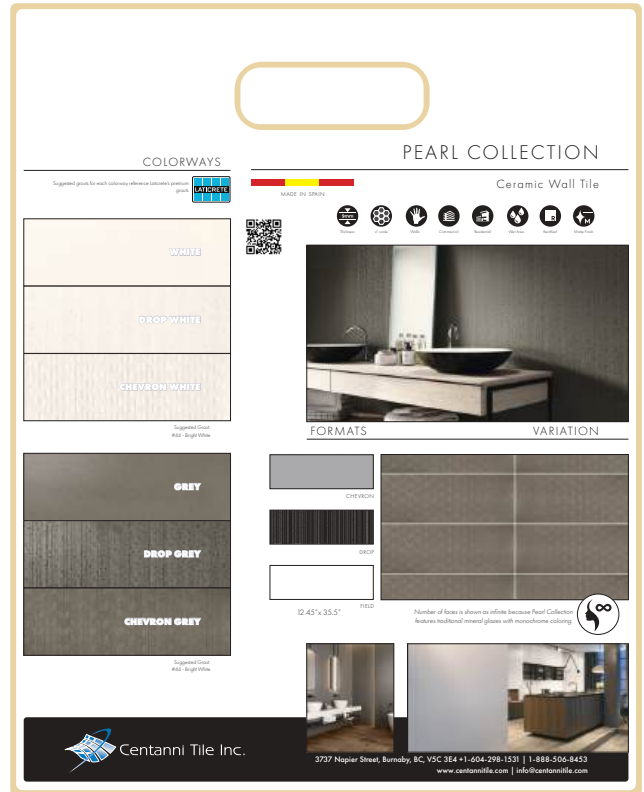

Drop
White

Chevron
White

Grey

Drop
Grey

Chevron
Grey

CURATION NOTES

- Innovative subtle metallic sheen surface
- Micro texture inherent in the glaze creates a dynamic surface that responds uniquely to light sources and user's orientation
- Decorative Drop and Chevron formats employ technical inks applied digitally to add volume and pattern, further enhancing the subtle, dynamic effect of the collection
- Digital application of patterned effects means one price for all formats.
- Unique texture and patterns bring a feel of bespoke wallpaper

Centanni Tile Inc.

MADE IN SPAIN

PEARL COLLECTION

White-Body Ceramic Wall Tile

A & D SWATCHBOARD

12.75" x 16"
Sample board with 2" x 12" Swatches
Item Number: FANPEA&D

Sizes	Price /sf	Price /pc
12.45" x 35.5"	• \$11.00	• \$33.77