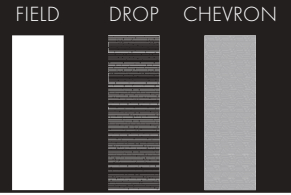

Residential

Wet Area

Rectified Edge

Matte Finish

12.45 x 35.5"

White-Body Ceramic Wall Tile

COLOR NOTES

White

Drop
White

Chevron
White

Grey

Drop
Grey

Chevron
Grey

CURATION NOTES

- Innovative subtle metallic sheen surface
- Micro texture inherent in the glaze creates a dynamic surface that responds uniquely to light sources and user's orientation
- Decorative Drop and Chevron formats employ technical inks applied digitally to add volume and pattern, further enhancing the subtle, dynamic effect of the collection
- Digital application of patterned effects means one price for all formats.
- Unique texture and patterns bring a feel of bespoke wallpaper