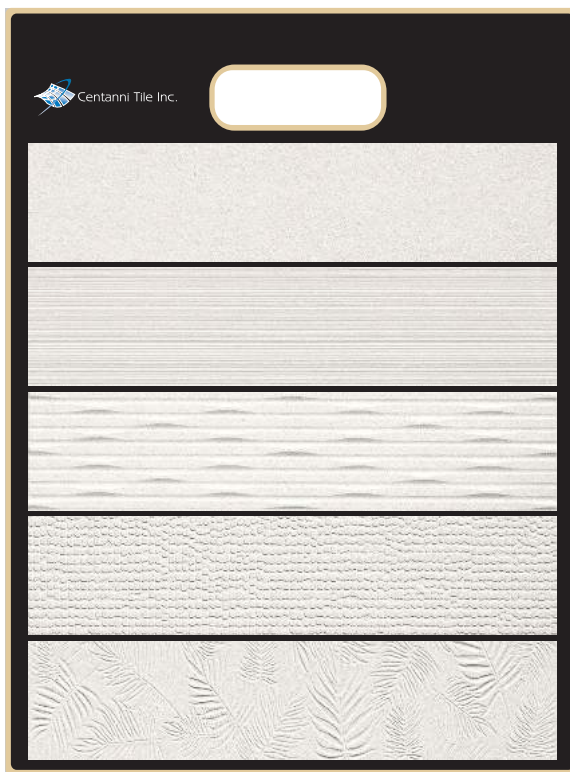

MADE IN ITALY

3D CARVE COLLECTION

White Body Wall Tile

A & D SWATCHBOARD

Sizes

16" x 32"

Price/SF

\$12.50