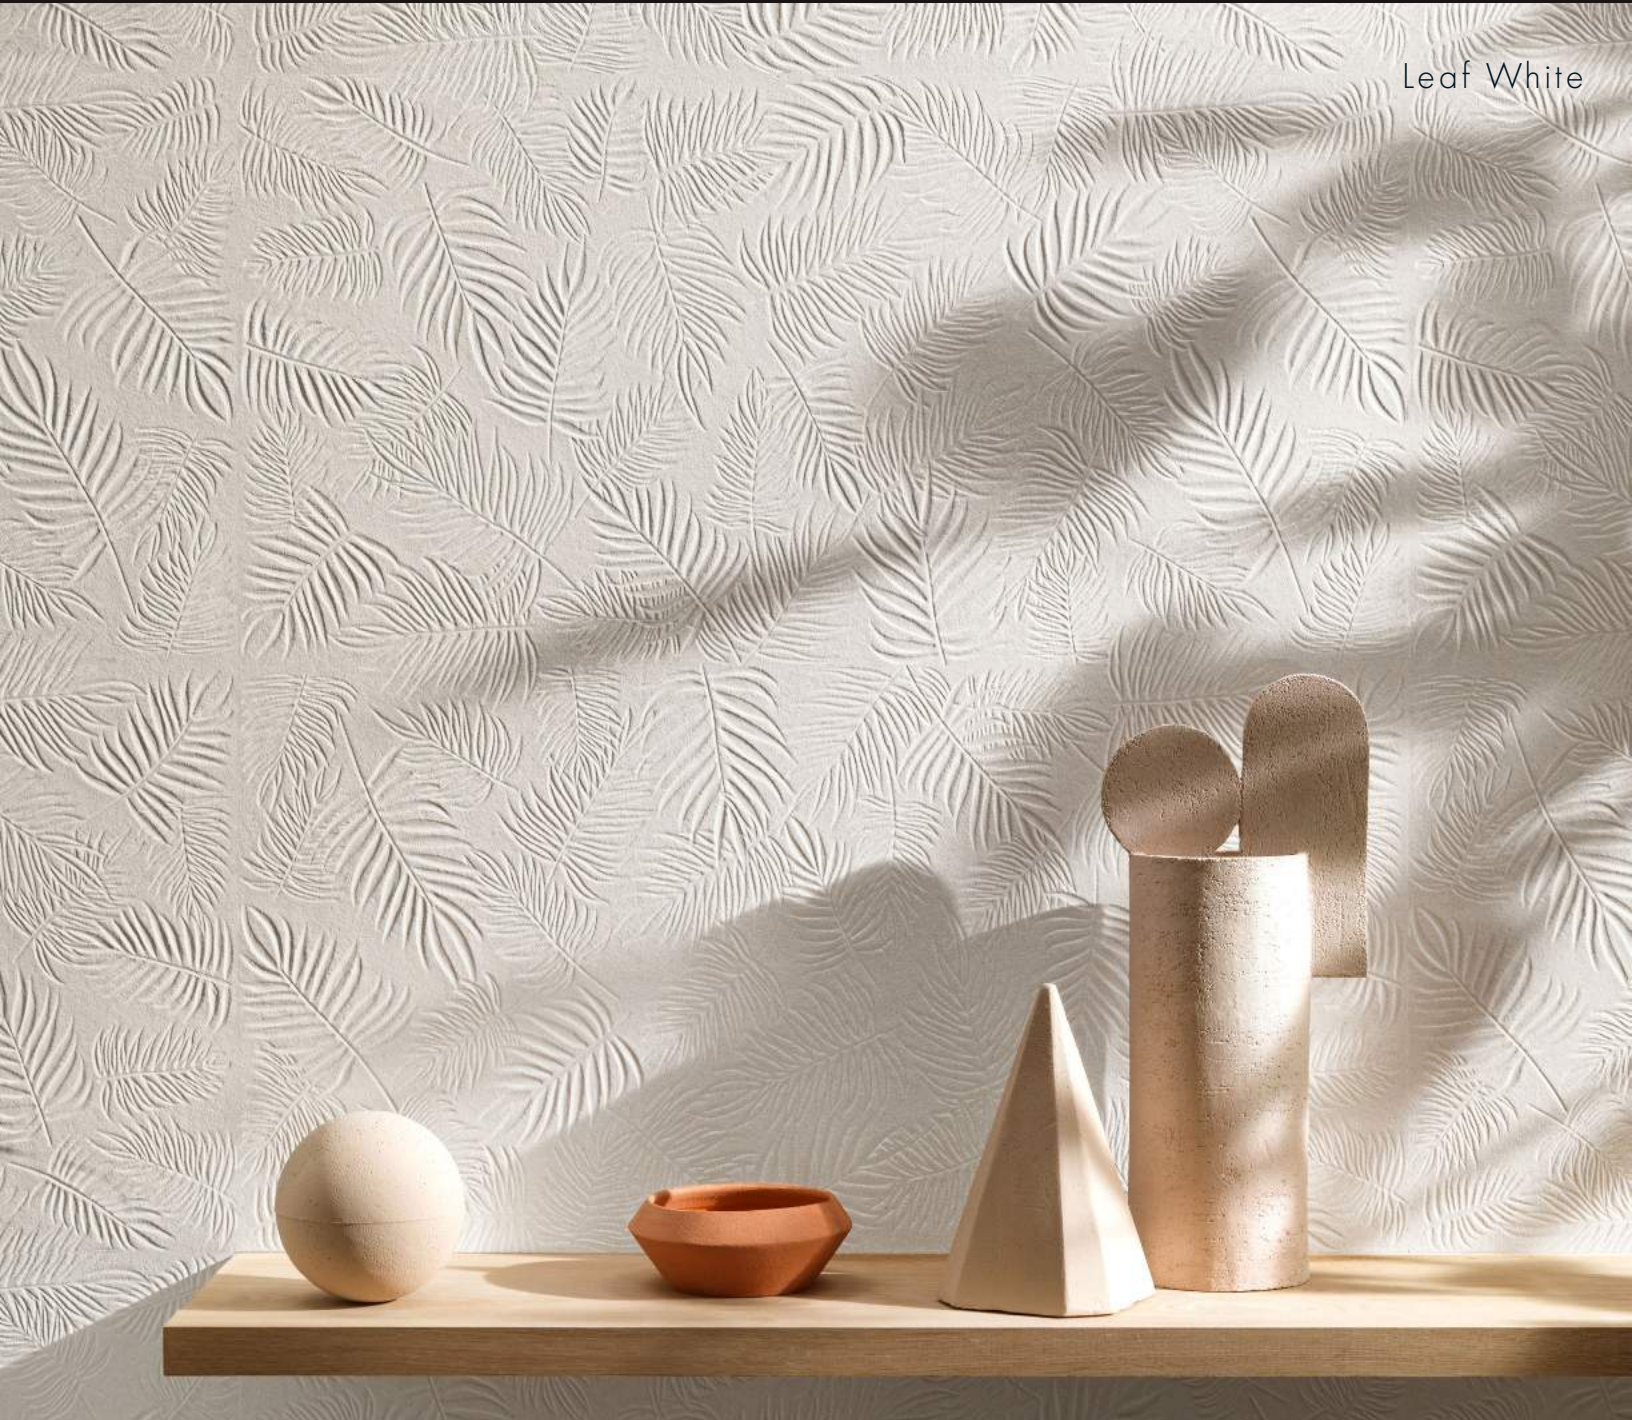

3D CARVE COLLECTION

White Body Wall Tile

Leaf White

Centanni Tile Inc.

3737 Napier Street, Burnaby, BC, V5C 3E4 +1-604-298-1531 | 1-888-506-8453 | www.centannitile.com | info@centannitile.com

MADE IN ITALY