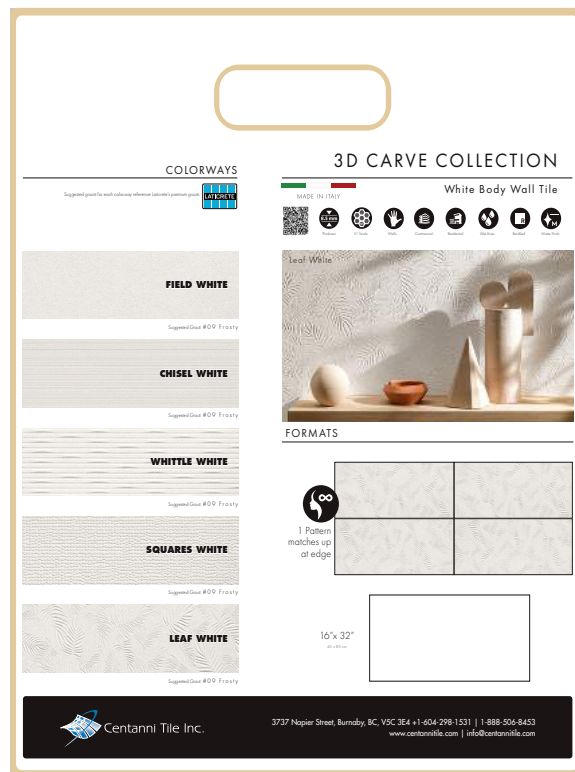

MADE IN ITALY

3D CARVE COLLECTION

White Body Wall Tile

A & D SWATCHBOARD

Sizes

16" x 32"

Price/SF

\$12.50