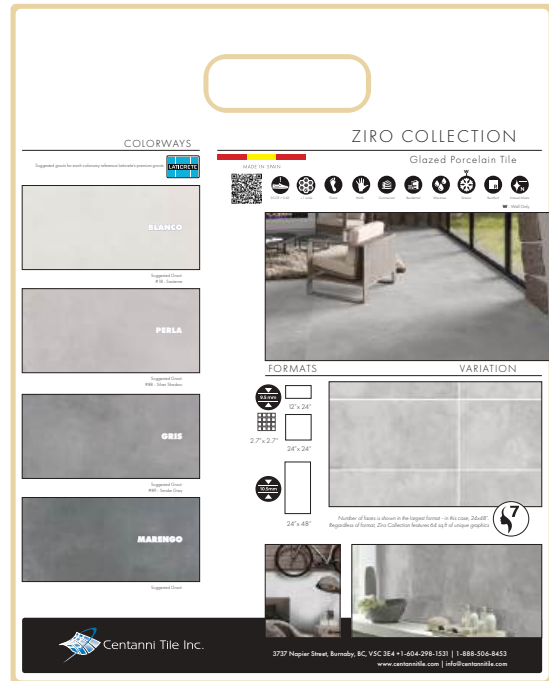

Centanni Tile Inc.

MADE IN SPAIN

ZIRO COLLECTION

Glazed Porcelain Tile

A & D SWATCHBOARD

RETAIL PRICES

Sizes	Price /sf	Price /pc
24"x 48"	• \$12.00	• \$96.00
24"x 24"	• \$9.00	• \$36.00
12"x 24"	• \$9.00	• \$18.00
2.7"x 2.7"	• \$20.00	• \$20.00