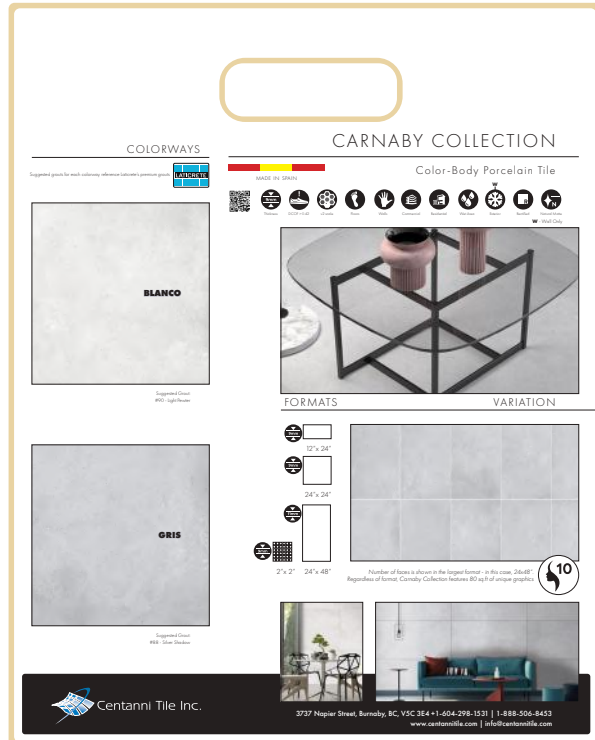

### A & D SWATCHBOARD

Sizes	Price /sf	Price /pc
24" x 48"	• \$11.00	• \$88.00
24" x 24"	• \$9.00	• \$36.00
12" x 24"	• \$9.00	• \$18.00
2" x 2"	• \$22.00	• \$22.00

12.75" x 16"  
Sample board with 2.5" x 12" Swatches