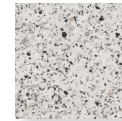

Irregular Edge

Natural Matte

W - Wall Only

Color-Body Porcelain Tile

Color NOTES

Rialto

Cannaregio

Murano

Giudecca

*Venexia features a classic Venetian Terrazzo look with varying degrees of contrasting flecks in each colorway. Variation from piece to piece within colorway is slight but colorways with high-contrast chips will appear more varied.