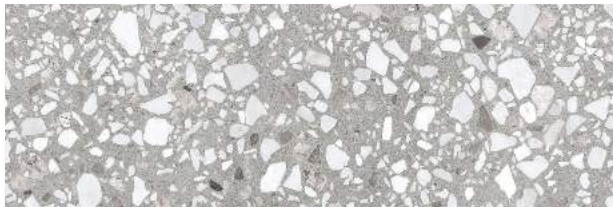

MADE IN ITALY

VENEXIA COLLECTION

Color-Body Porcelain Tile

SWATCH SAMPLES

VENEXIA COLLECTION
RIALTO 6 6 6
12x24" | 24x24"
Natural Matte | Rectified

ALSO AVAILABLE

Centanni Tile Inc. www.centannitile.com

Sample Swatch