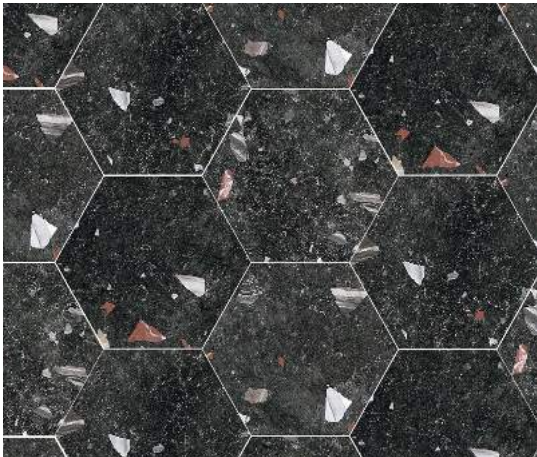

Thickness

V3 scale*

DCOF > 0.42**

Floors

Walls

Commercial

Residential

Wet Area

Exterior

Pressed

W - Wall Only

SONAR COLLECTION

Glazed Porcelain Tile