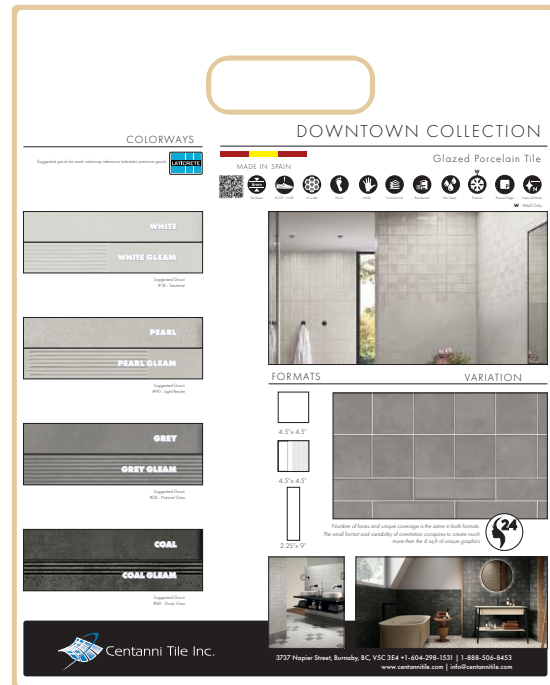

www.centannitile.com

APEDOGLC025
Sample Swatch

DOWNTOWN COLLECTION

Glazed Porcelain Tile

A & D SWATCHBOARD

12.75" x 16" Sample board with full pieces of 2.25" x 9" and 2.25 x 3" - Swatches of gleam deco in all colors. Item Number: APEDO&D

Porcelain suitable for flooring and (outdoors walls only)! Gleam deco 4.5"x4.5" is randomly mixed in the carton and not available in the rectangle format - individual variants cannot be supplied

Sizes	Price /sf	Price /pc
4.5"x 4.5"	• \$14.50	• \$2.04
GLEAM 4.5"x 4.5"	• \$16.50	• \$2.33
2.25"x 9"	• \$13.50	• \$1.90