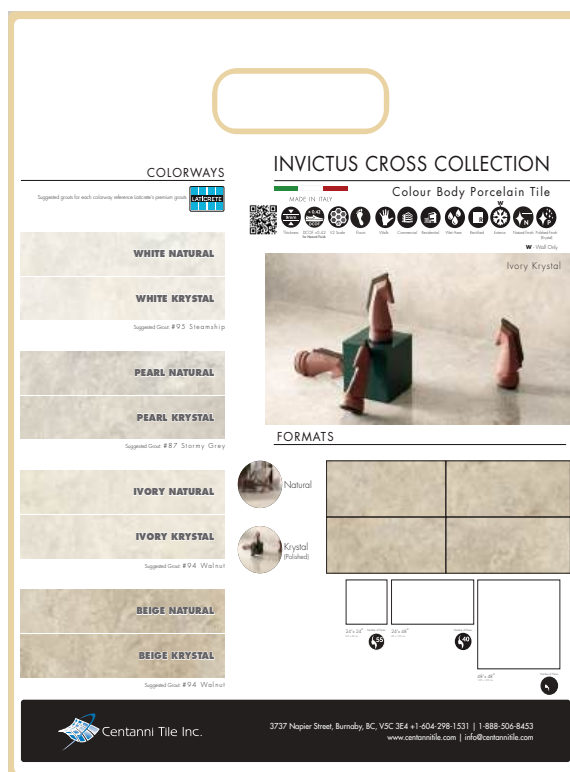

Colour Body Porcelain Tile

A & D SWATCHBOARD

Sizes

24" x 24" Natural Finish
 24" x 48" Natural Finish
 48" x 48" Natural Finish
 24" x 24" Krystal Finish (Polished)
 24" x 48" Krystal Finish (Polished)
 48" x 48" Krystal Finish (Polished)