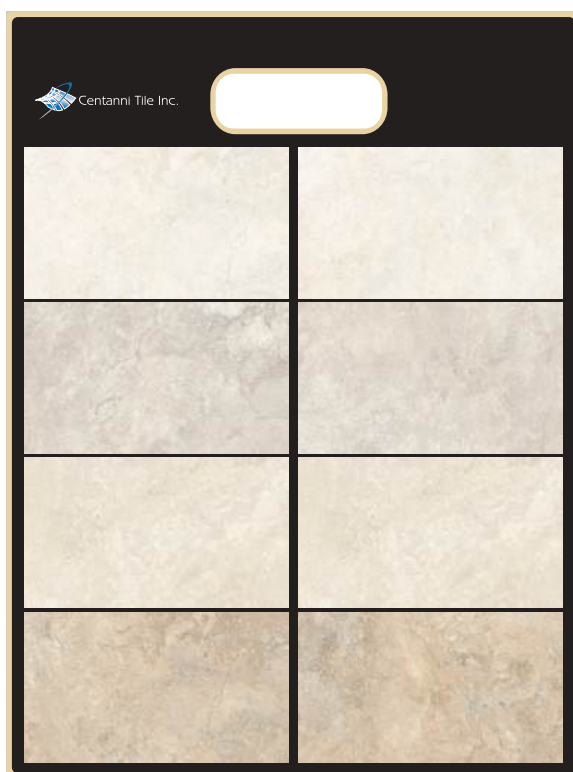

Colour Body Porcelain Tile

A & D SWATCHBOARD

Sizes

24" x 24" Natural Finish
 24" x 48" Natural Finish
 48" x 48" Natural Finish
 24" x 24" Krystal Finish (Polished)
 24" x 48" Krystal Finish (Polished)
 48" x 48" Krystal Finish (Polished)