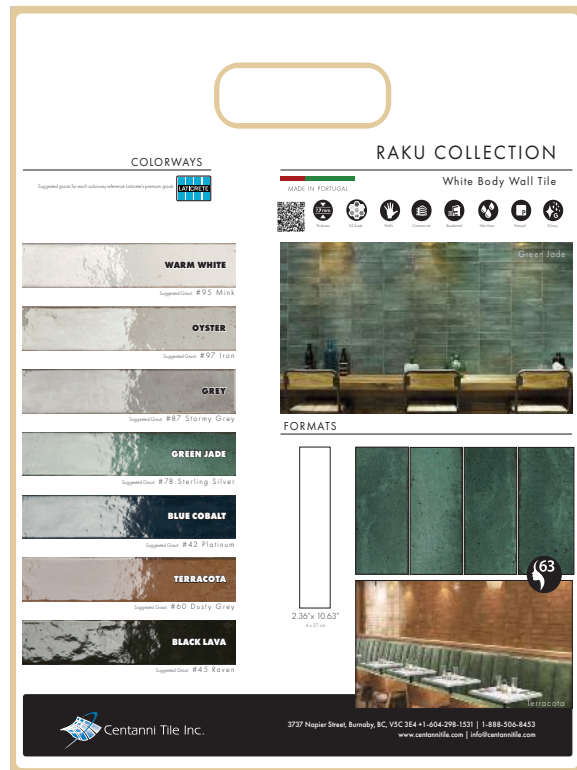

Black Lava

2.36" x 10.63"

6 x 27 cm

CURATION NOTES

Inspired in the ancient Japanese technique of glazing ceramics, the Raku collection recreates an ancestral tradition in a contemporary and authentic approach. Presenting a glossy and irregular surface, this product evokes the colours and traditional ceramic materials to create spaces with a modern touch, without losing the charm and authenticity of artisanal pieces. Produced in a small format (2.36" x 10.63"), Raku is composed of 7 modern colours, each characterized by an ample variety of tones, rust effect details, as well as small discreet contrasting points.

MADE IN PORTUGAL

RAKU COLLECTION

White Body Wall Tile

Grey

Blue Cobalt

Warm White

Centanni Tile Inc.

3737 Napier Street, Burnaby, BC, V5C 3E4 | 1-604-298-1531 | 1-888-506-8453 | www.centannitile.com | info@centannitile.com

MADE IN PORTUGAL

RAKU COLLECTION

White Body Wall Tile

A & D SWATCHBOARD

Sizes

2.36" x 10.63"

Price/SF

\$11.00