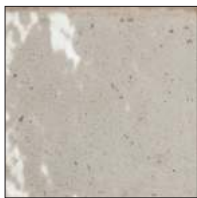

Sample Swatch