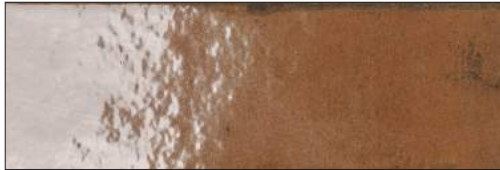

v4 scale

Walls

Commercial

Residential

Wet Area

Pressed

Glossy

RAKU COLLECTION

White Body Wall Tile

COLORWAYS

Warm White

Oyster

Grey

Green Jade

Blue Cobalt

Terracota

Black Lava

2.36" x 10.63"

6 x 27 cm

CURATION NOTES

Inspired in the ancient Japanese technique of glazing ceramics, the Raku collection recreates an ancestral tradition in a contemporary and authentic approach. Presenting a glossy and irregular surface, this product evokes the colours and traditional ceramic materials to create spaces with a modern touch, without losing the charm and authenticity of artisanal pieces. Produced in a small format (2.36" x 10.63"), Raku is composed of 7 modern colours, each characterized by an ample variety of tones, rust effect details, as well as small discreet contrasting points.