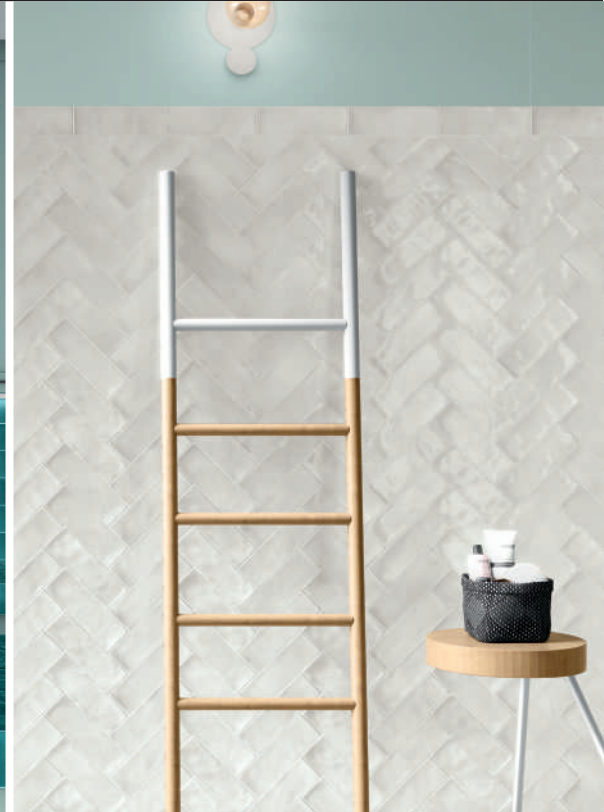

SEVILLE COLLECTION

White-Body Ceramic Wall Tile

Centanni Tile Inc.

3737 Napier Street, Burnaby, BC, V5C 3E4 | +1-604-298-1531 | 1-888-506-8453 | www.centannitile.com | info@centannitile.com

MADE IN SPAIN