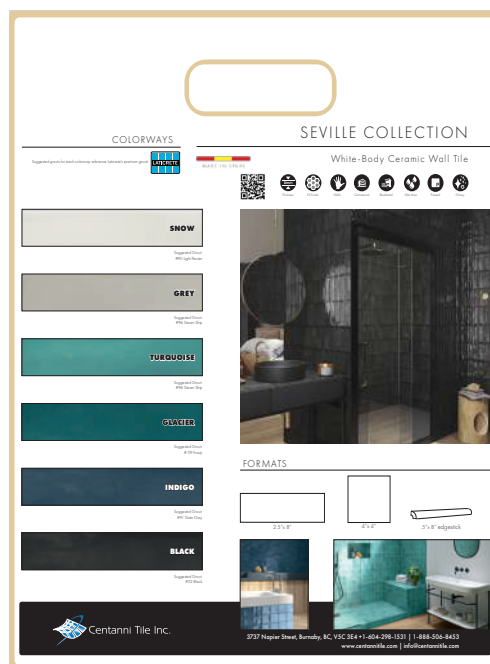

Indigo

Black

CURATION NOTES

The imperfection that artisan products offer us is unique and incomparable. That imperfection that to the eye of a good observer could seem perfect. The zellige, an Arab composition that appears in Morocco in the 10th century, is a sample of this artisan essence. Our Seville collection draws on this inspiration, from those artisans who with patience and know-how managed to create unique pieces. The details of Seville to achieve a collection full of nuances. When light hits and is reflected in an almost magical way in its shiny glazes, to its wide chromatic range with traditional and avant-garde colors. Available in two formats. Explore the colours and sizes.

MADE IN SPAIN

SEVILLE COLLECTION

White-Body Ceramic Wall Tile

A & D SWATCHBOARD

RETAIL PRICES

Sizes	Price /sf	Price /pc
4" x 4"	\$14.00	\$1.50
2.5" x 8"	\$14.00	\$2.05
.5" x 8" Edgestick	-	\$10.00

Centanni Tile Inc.