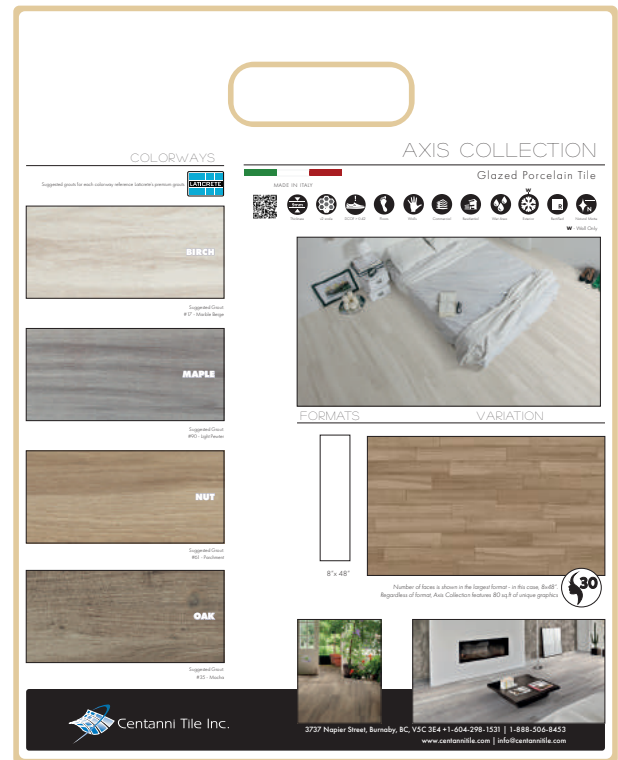

Centanni Tile Inc.

MADE IN ITALY

AXIS COLLECTION

Glazed Porcelain Tile

A & D SWATCHBOARD

12.75" x 16"
Sample board with 2.5" x 12" Swatches

Item Number: MARAXA&D

RETAIL PRICES