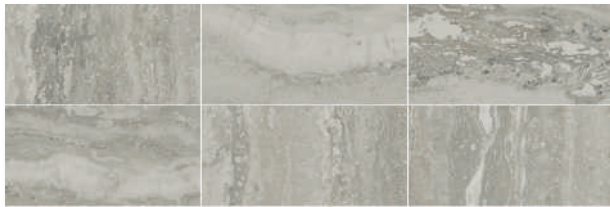

IMPERIUM COLLECTION
SILVER
24x24" | 24x48" | 2x4"
Natural Matte | Rectified

ALSO AVAILABLE: Cotton Sky Cream Night

Centanni Tile Inc. www.centannitile.com

MARIMSI24MO
4" x 12"