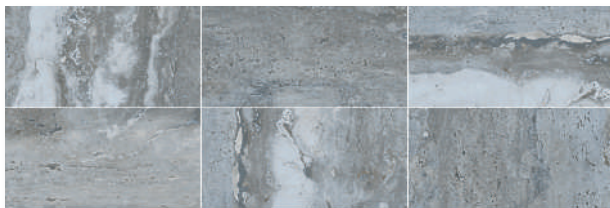

IMPERIUM COLLECTION
SKY
24x24" | 24x48" | 2x4"
Natural Matte | Rectified

ALSO AVAILABLE: Cotton Silver Cream Night

Centanni Tile Inc. www.centannitile.com

MARIMSK24MO
4" x 12"