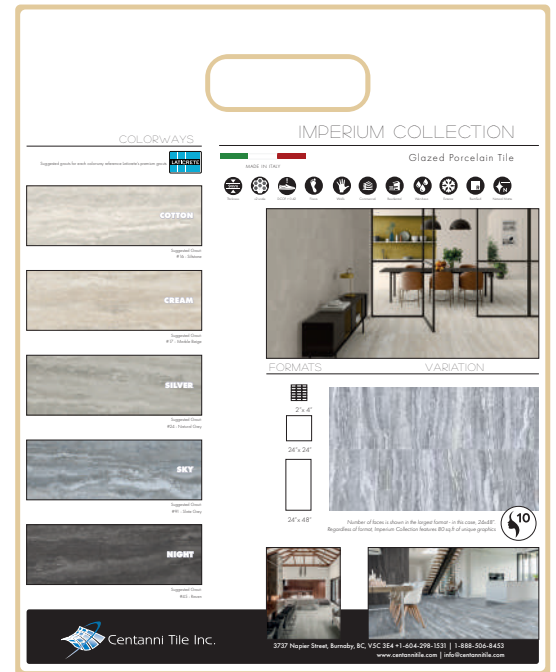

IMPERIUM COLLECTION

Glazed Porcelain Tile

A & D SWATCHBOARD

12.75" x 16" Sample board
with 2.5" x 12" Swatches
Item Number: MARIMA&D

RETAIL PRICES

Sizes	Price /sf	Price /pc
24"x 24"	• \$10.00	• \$80.00
24"x 48"	• \$12.00	• \$96.00
2"x 4"	• \$20.00	• \$20.00