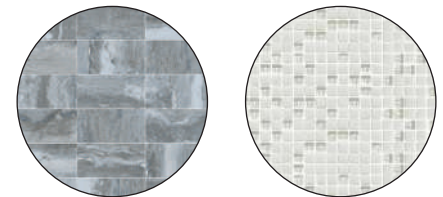

Pairing Notes

WORKTOPS

Nordik Wood Gold White
64" x 127" 64" x 127"

BACKSPLASH

Imperium Mosaic* Serene Mosaics
2" x 4" 5/8" x 5/8"

*Consider the option of using the larger format of Imperium to reduce the amount of grout and retain minimal variation.

Number of faces is shown in the largest format - in this case, 24x48".

Regardless of format, Imperium Collection features 80 sq.ft of unique graphics

IMPERIUM COLLECTION

Glazed Porcelain Tile

SWATCH SAMPLES