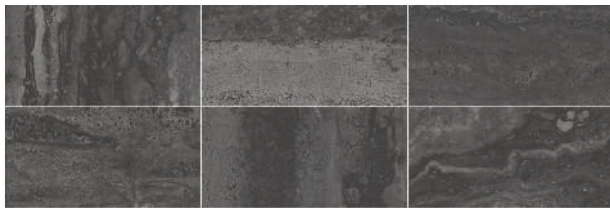

IMPERIUM COLLECTION
NIGHT
24x24" | 24x48" | 2x4"
Natural Matte | Rectified

ALSO AVAILABLE: Cotton Silver Cream Sky

Centanni Tile Inc. www.centannitile.com

MARIMNI24MO
4" x 12"

GROUT