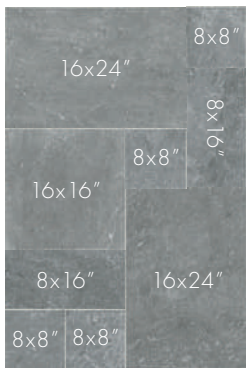

Total pattern coverage 10.61 sq.ft.
Divide total area & purchase resulting number of each module above