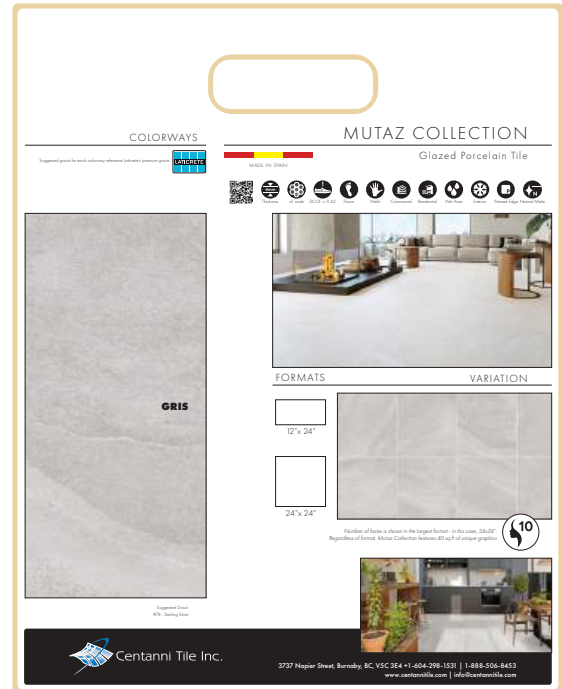

Glazed Porcelain Tile

12 x 24"

24 x 24"

COLOR NOTES

Gris

CURATION NOTES

- Modern take on slate/quartzite look with soft movement & variation
- Soft and realistic natural cleft structure to enhance the stone look
- Natural pressed edge and slimmer profile help to decrease shipping and installation costs. Highly competitive price-point for Spanish tile
- Innovative In-Out glaze helps achieve high dynamic coefficient of friction for slip resistance in commercial and exterior areas.

PAIRING NOTES

WORKTOPS

Resin White
64" x 127"

White
64" x 127"

BACKSPLASH

Vintage Collection
3" x 6" & 12"

Chess Pawn
8.8" x 8.8"

*Simple chromatics of Vintage Collection and artisan edge work well with the simplicity of Mutaz. All colors pair well

SWATCH SAMPLES

MUTAZ COLLECTION
GRIS
12x24" | 24x24"
In-Out Matte | Pressed

ALSO AVAILABLE:  Bianco Nero

Centanni Tile Inc.

NAVMUGR410
Swatch Sample

www.centannitile.com

GROUT

#89 SMOKE GREY

Centanni Tile Inc.

MADE IN SPAIN

MUTAZ COLLECTION

Glazed Porcelain Tile

A & D SWATCHBOARD

12.75" x 16"
Sample board with 4" x 6" Swatches
Item Number: NAVMUA&D

RETAIL PRICES

Sizes	Price /sf	Price /pc
24"x 24"	• \$8.50	• \$34.00
12"x 24"	• \$8.50	• \$17.00